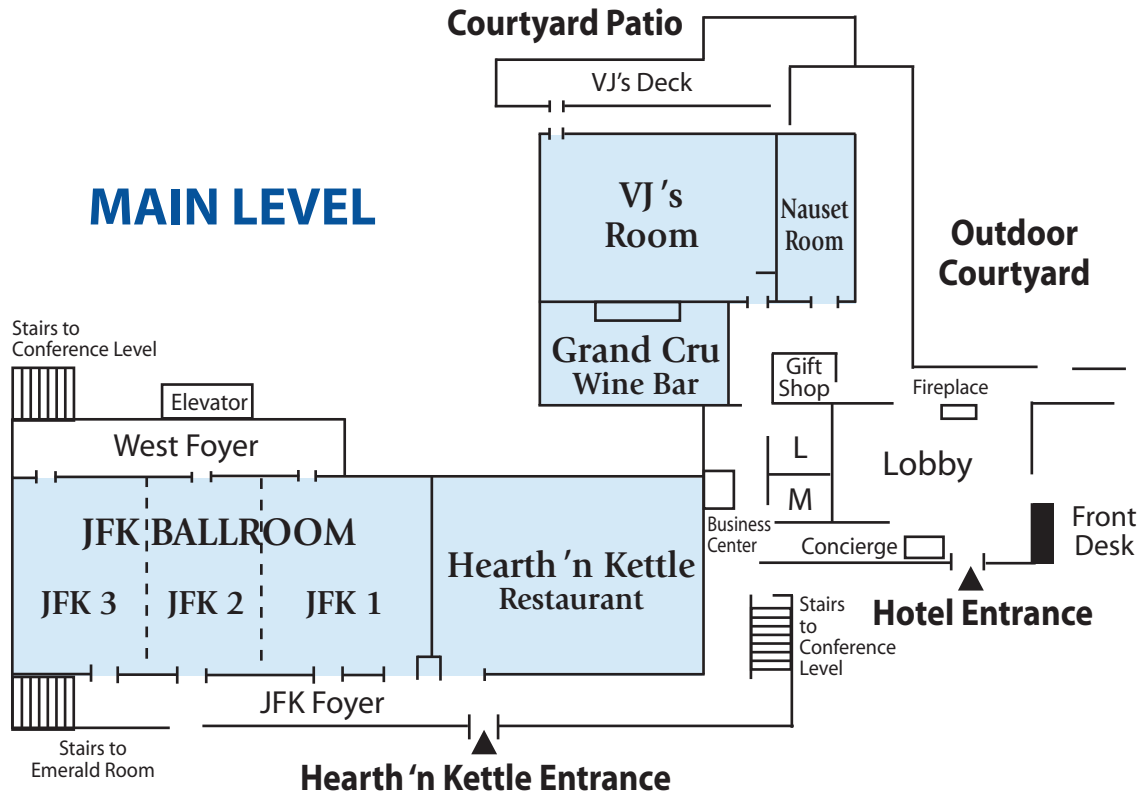

CAPE CODDER

RESORT & Spa

1225 Iyannough Road, Hyannis, MA 02601

(508) 771-3000

www.CapeCoddorResort.com

Room	Dimensions	Square Ft.	Theater	Classroom	U-Shape	Hollow Square	Conference	Reception	Plated	Buffet or Dance Floor
JFK Ballroom	94' x 57'	5,358	700	350	—	70	—	500	400	350
JFK III	31' x 57'	1,767	125	100	30	36	30	150	100	80
JFK II	29' x 57'	1,653	125	100	30	36	30	150	100	80
JFK I	34' x 57'	1,938	125	100	30	36	30	150	100	80
Emerald Room	64' x 59'	3,776	240	125	30	35	30	300	250	200
Crystal Room	77' x 43'	3,311	225	125	40	46	30	250	175	150
V.J.'s Room	50' x 50'	2,500	125	75	40	46	30	200	120	120
Nauset Room	50' x 20'	1,000	75	50	25	30	25	75	50	n/a
Sandwich Room	34' x 26'	884	50	40	25	30	25	75	50	n/a
Barnstable Room	34' x 26'	884	50	40	25	30	25	75	50	n/a
Nantucket Board Room	25' x 26'	650	40	30	15	20	20	50	40	n/a
Courtyard	—	—	—	—	—	—	—	600	400	350
VJ's Deck	72' x 17'	1225	—	—	—	—	—	125	70	—

CAPE CODDER

RESORT & Spa

FUNCTION ROOM MAP

CONFERENCE LEVEL